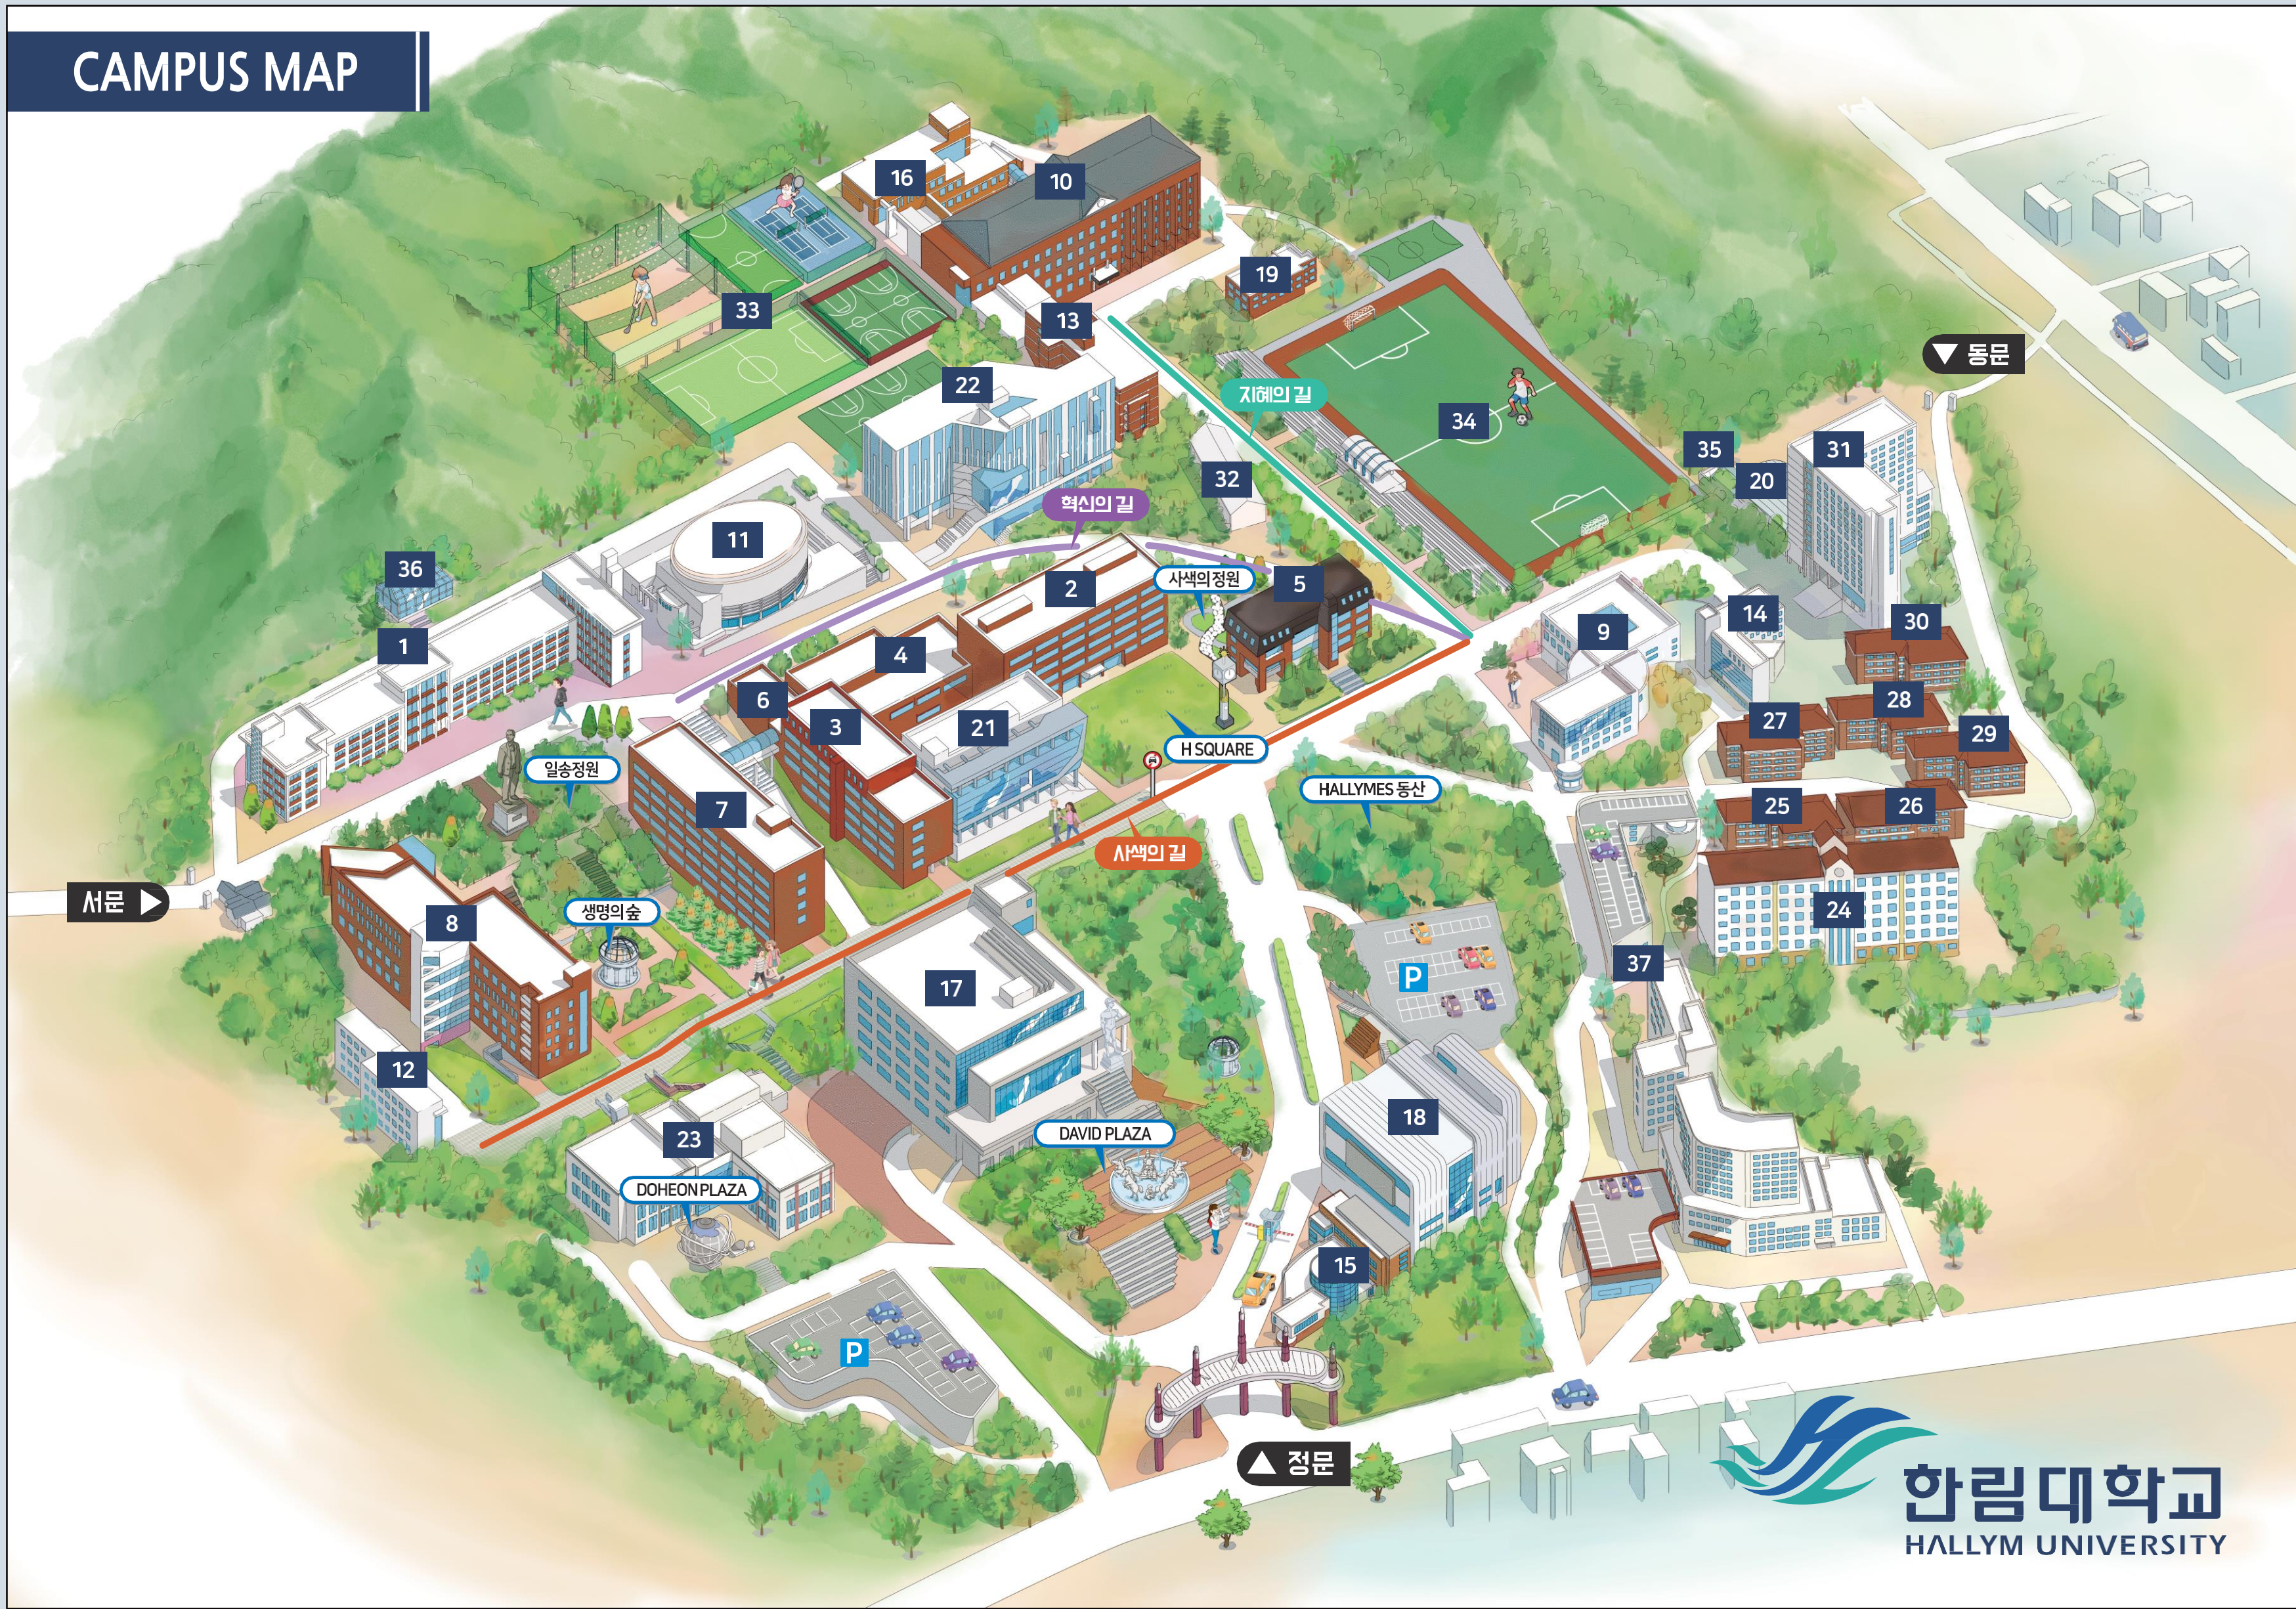

# CAMPUS MAP

1	College of Engineering	2	Administration Building, College of Humanities	3	College of Medicine
4	College of Humanities 2	5	Administration Annex	6	Laboratory Animal Resources Center (LARC)
7	College of Natural Sciences	8	Life Sciences Building	9	Campus Life Center
10	College of Social Sciences & Business 1	11	Ilsong Art Hall	12	Business Incubation Center
13	College of Social Sciences & Business 2	14	International Hall	15	International Conference Hall
16	College of General Education	17	Ilsong Memorial Library	18	Hallym Recreation Center
19	ROTC Building	20	Indoor Tennis Courts	21	Hallym Clinical and Translational Science Institute
22	Industry-Academic Cooperation Center	23	Doheon Global School	24	Student Residence Hall 1
25	Student Residence Hall 2	26	Student Residence Hall 3	27	Student Residence Hall 4
28	Student Residence Hall 5	29	Student Residence Hall 6	30	Student Residence Hall 7
31	Student Residence Hall 8	32	Sport Equipment Storage	33	H Stadium (Gold, Tennis, Basketball)
34	ILSONG Stadium	35	Ssireum Gymnasium	36	Green House
37	Hallym University Chuncheon Sacred Heart Hospital (Including Parking lot)				